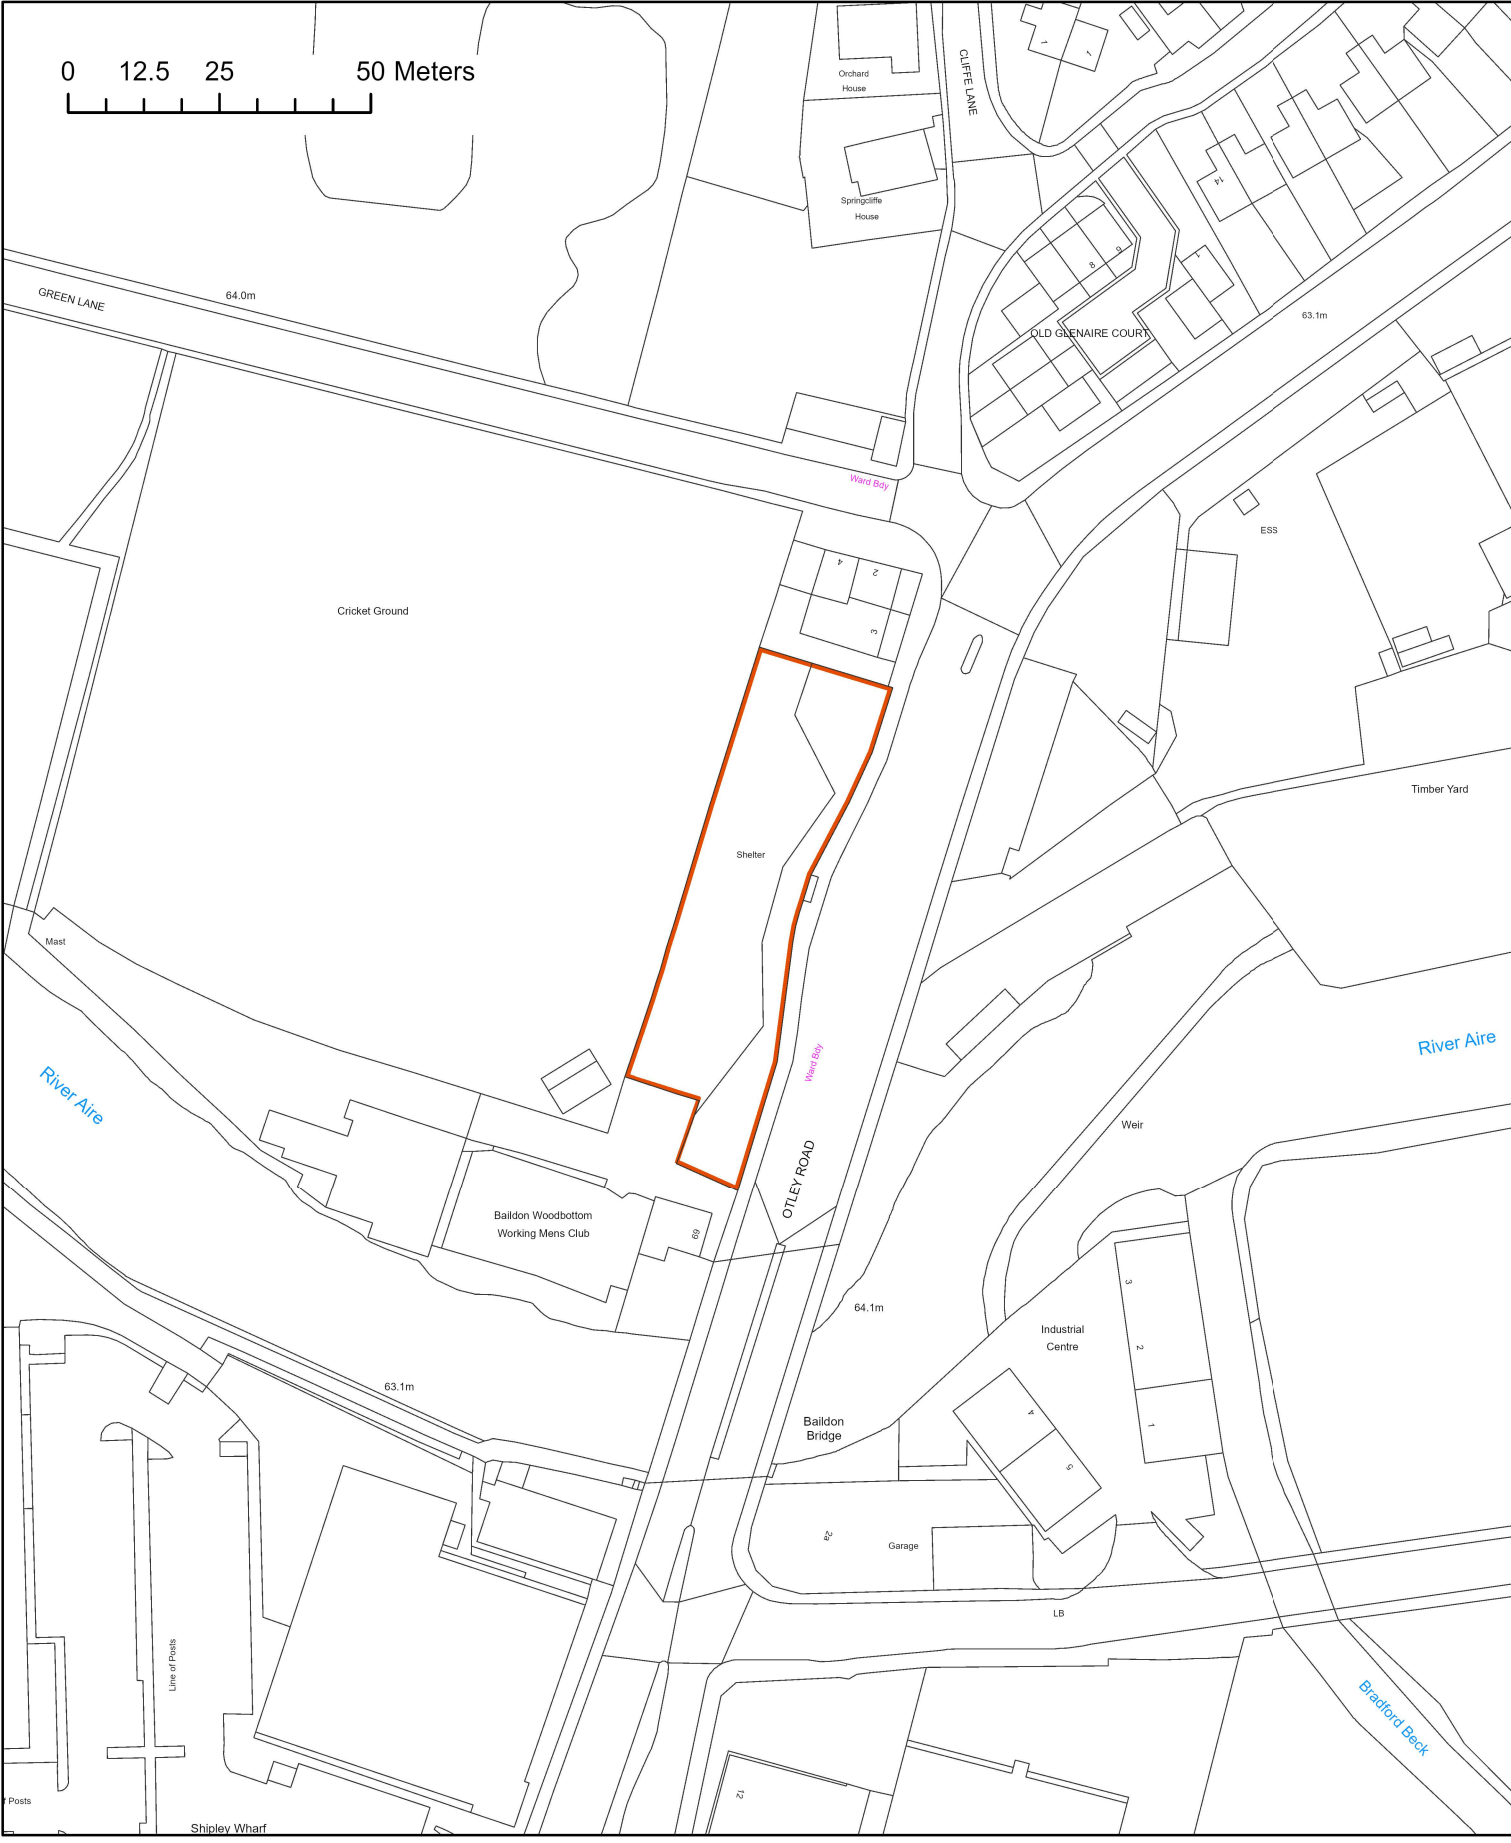

Land on Otley Road, Shipley - ARN51186

OS grid: SE1537  
Post code: BD17 7EP

Plan Number: 2463  
Version: 3  
Officer: KRL  
Case Officer: JP

Date: 19/05/2026 12:04

© Crown copyright and database rights 2023 Ordnance Survey  
AC0000813459

Corporate Resources

Asset and Facilities Management

Britannia House

Scale at A4: 1:1,250