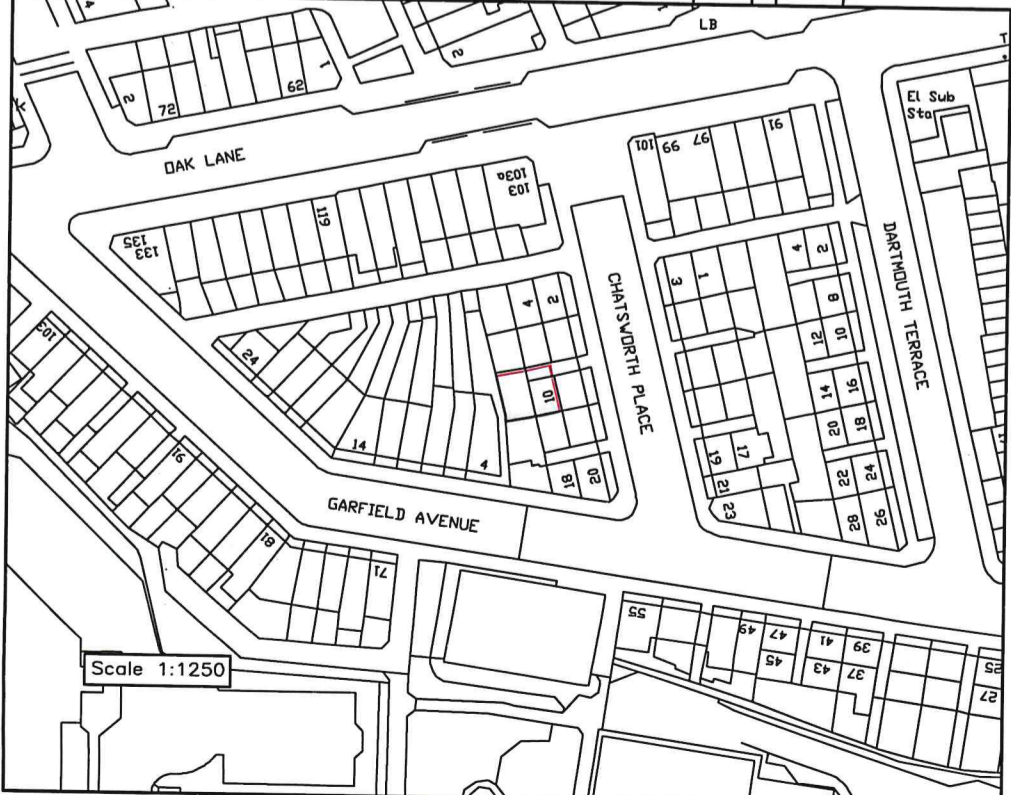

MAP REFERRED TO
IN THE CITY OF BRADFORD
METROPOLITAN DISTRICT COUNCIL
(10 CHATSWORTH PLACE, BRADFORD, WEST YORKSHIRE, BD8 7PY)
COMPULSORY PURCHASE ORDER 2026

14th MAY 2026

pm

105210C