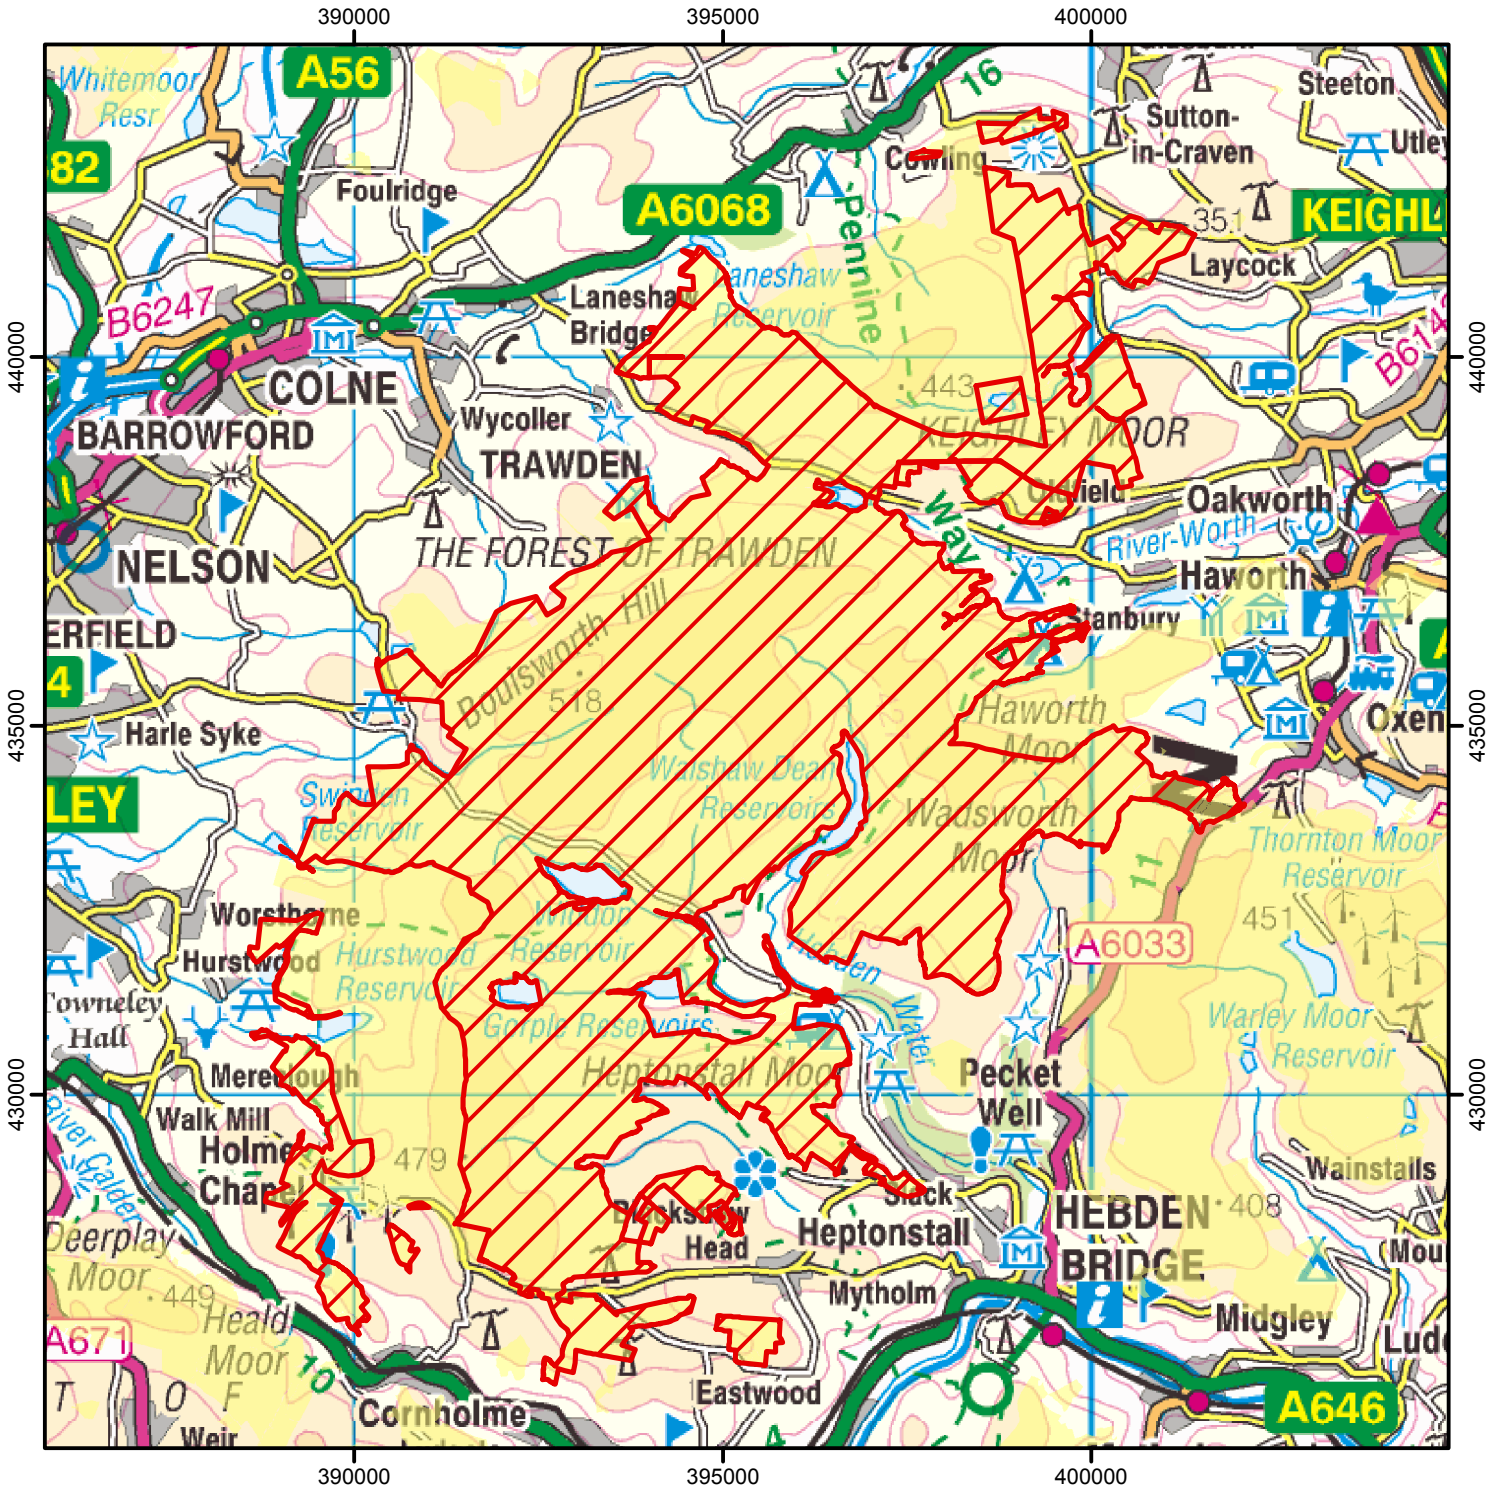

FIRE RISK!

The open access land shown hatched on the map below is temporarily closed for the purpose of fire prevention.

Closed from : 19 July 2022 until further notice.

This does not affect Public Rights of Way. Case Number: 2007050151

0 1,875 3,750 7,500 Metres

Restricted Open Access Land

Open Access Land

© Crown Copyright and database right 2022. Ordnance Survey 100022021

For more information call the Open Access Contact Centre on 0300 060 2091 or visit our website at www.gov.uk/right-of-way-open-access-land/use-your-right-to-roam