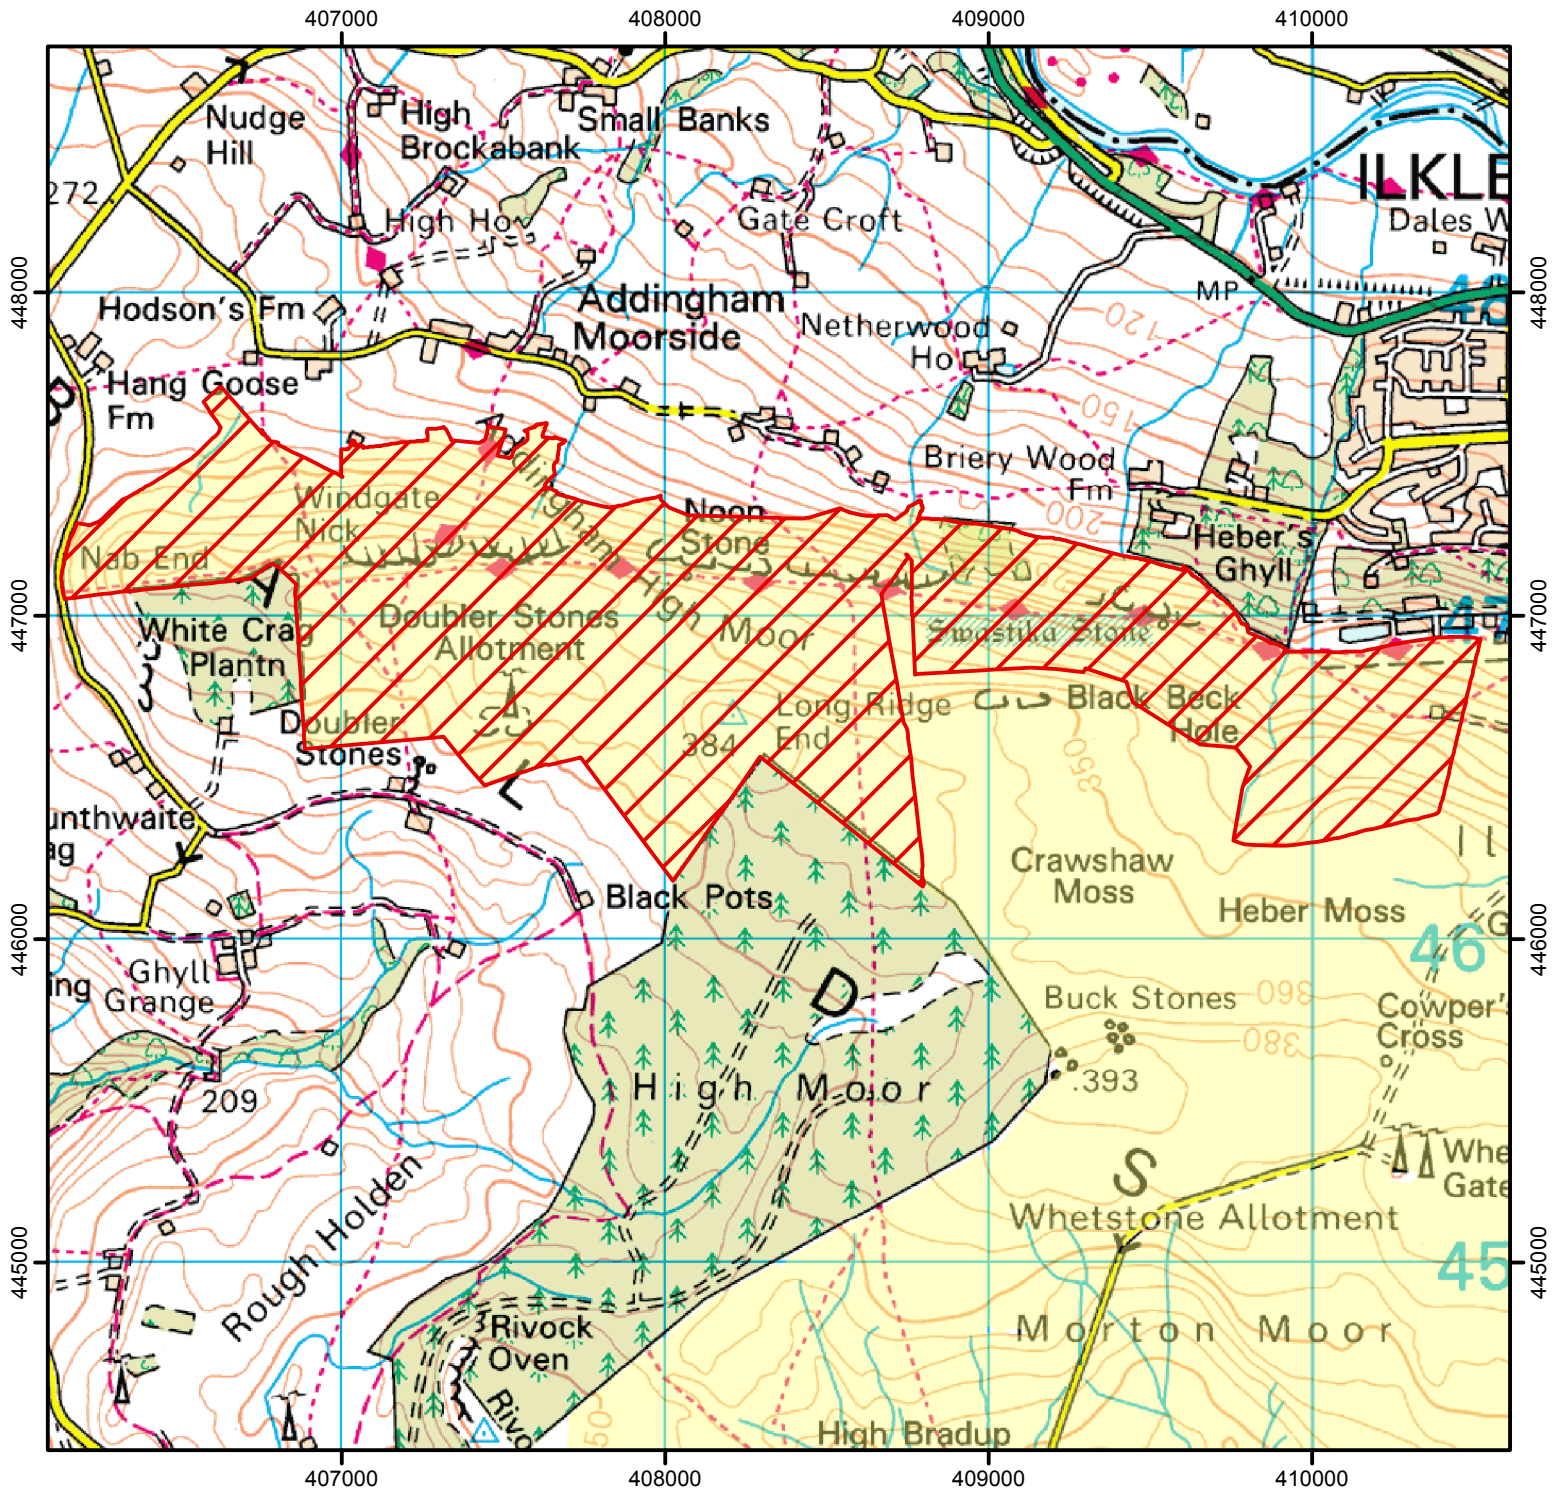

# FIRE RISK!

The open access land shown hatched on the map below is temporarily closed for the purpose of fire prevention.

Closed until further notice.

(This does not affect Public Rights of Way)

Case Number: 2005060232

0 250 500 1,000 1,500 Metres

Restricted Open Access Land

Open Access Land

© Crown Copyright and database right 2015.  
Ordnance Survey 100022021

For more information call the Open Access Contact Centre on 0300 060 2091  
or visit our website at [www.gov.uk/right-of-way-open-access-land/use-your-right-to-roam](http://www.gov.uk/right-of-way-open-access-land/use-your-right-to-roam)