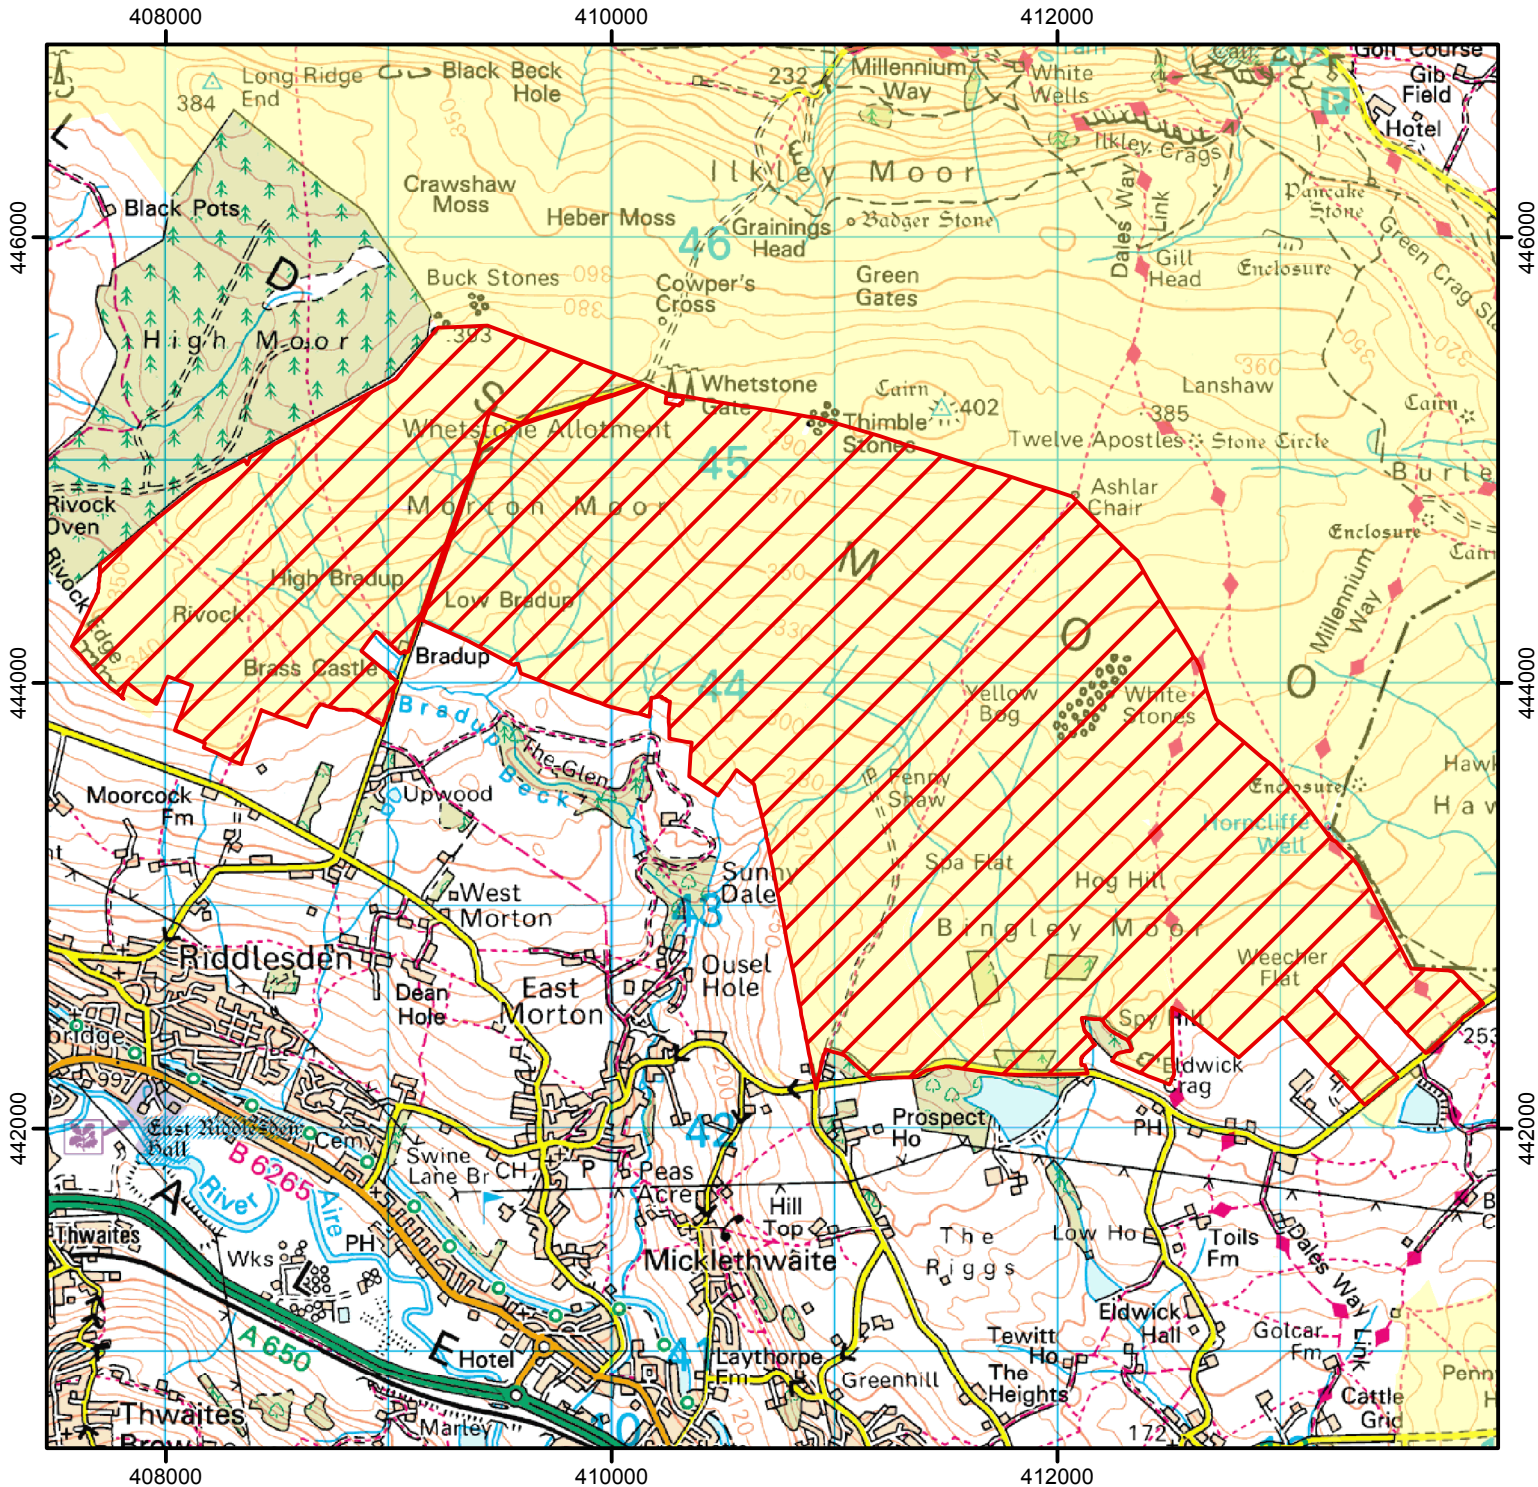

FIRE RISK!

The open access land shown hatched on the map below is temporarily closed for the purpose of fire prevention.

Closed until further notice.

(This does not affect Public Rights of Way)

Case Number: 2005060231

0 500 1,000 2,000 Metres

Restricted Open Access Land

Open Access Land

© Crown Copyright and database right 2015.
Ordnance Survey 100022021

For more information call the Open Access Contact Centre on 0300 060 2091
or visit our website at www.gov.uk/right-of-way-open-access-land/use-your-right-to-roam