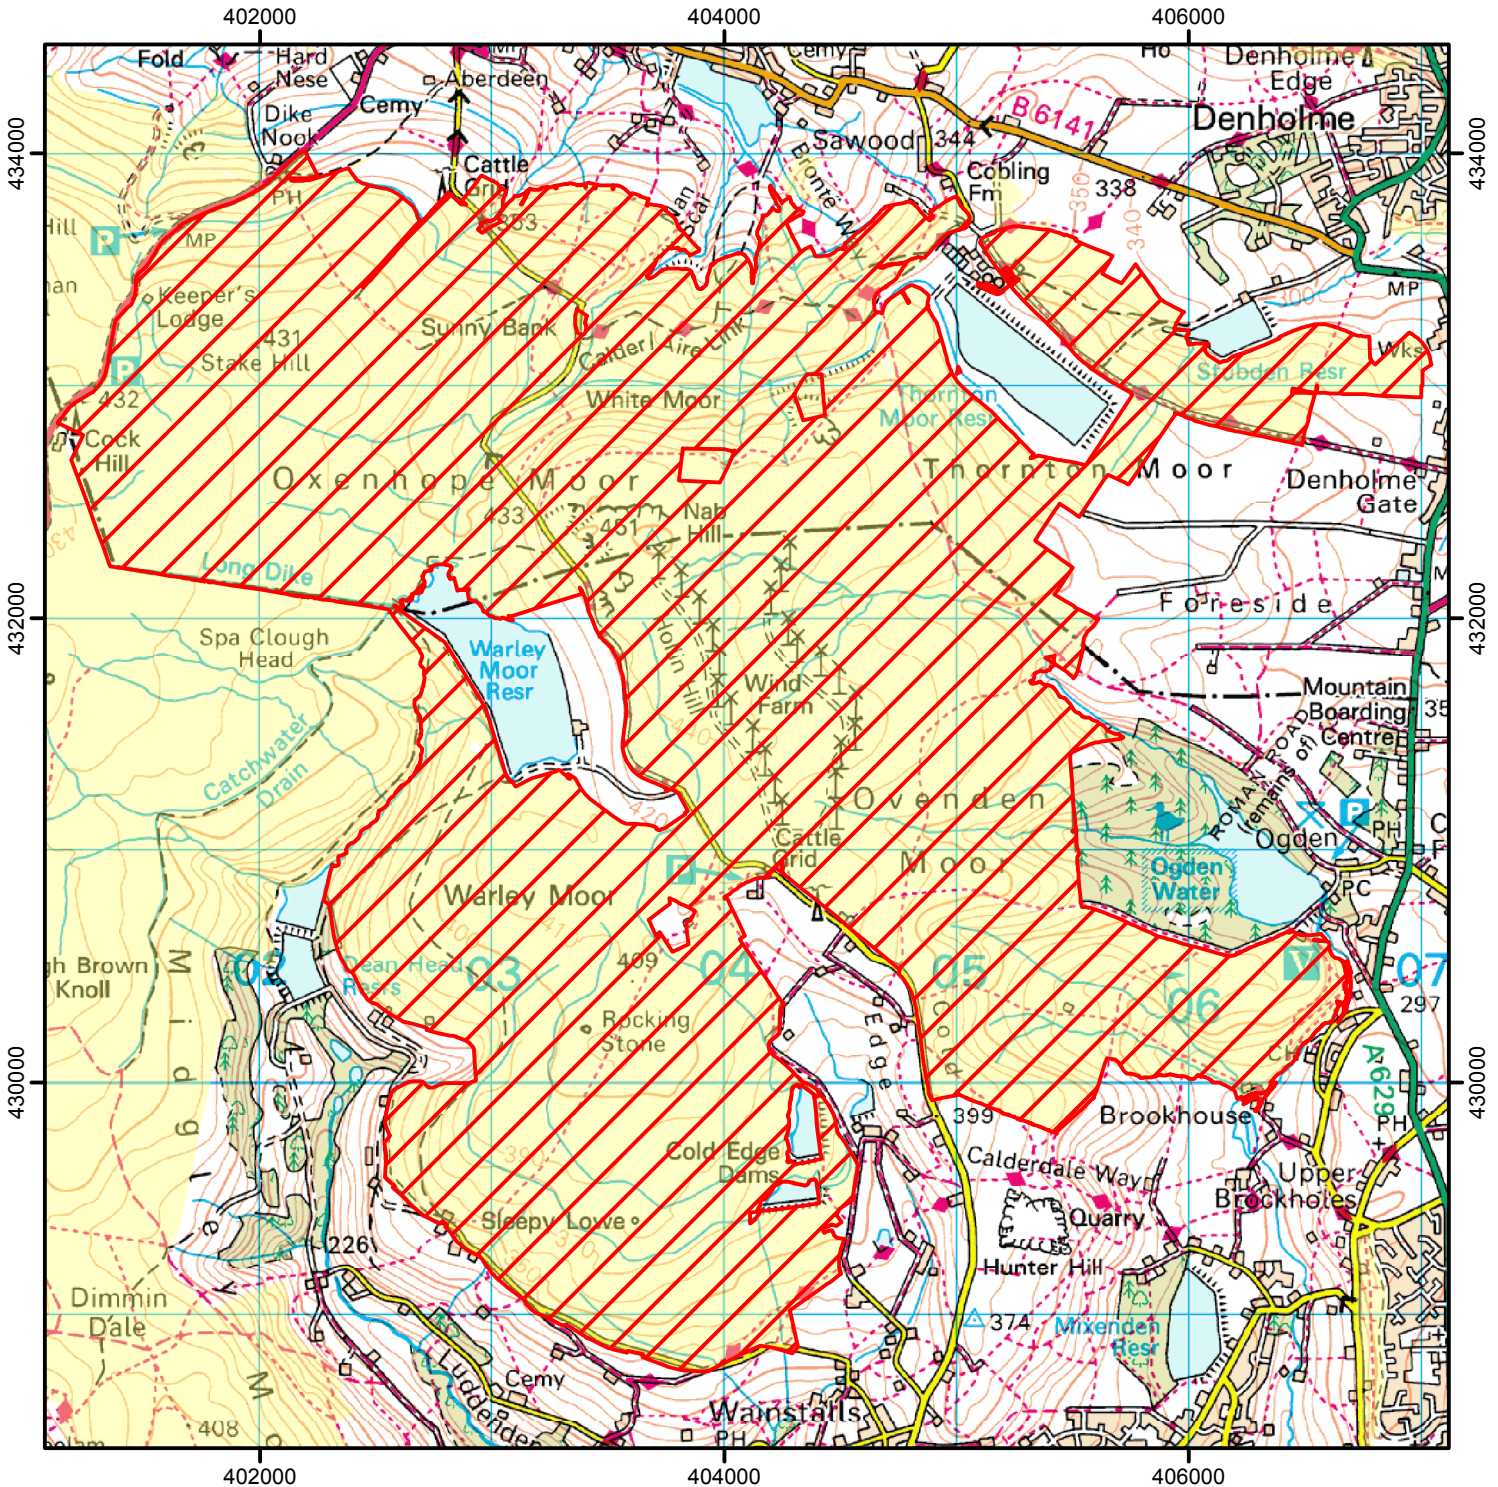

FIRE RISK!

The open access land shown hatched on the map below is temporarily closed for the purpose of fire prevention.

Closed until further notice.

(This does not affect Public Rights of Way)

Case Number: 2005060227

0 500 1,000 2,000 Metres

Restricted Open Access Land

Open Access Land

© Crown Copyright and database right 2015.
Ordnance Survey 100022021

For more information call the Open Access Contact Centre on 0300 060 2091
or visit our website at www.gov.uk/right-of-way-open-access-land/use-your-right-to-roam