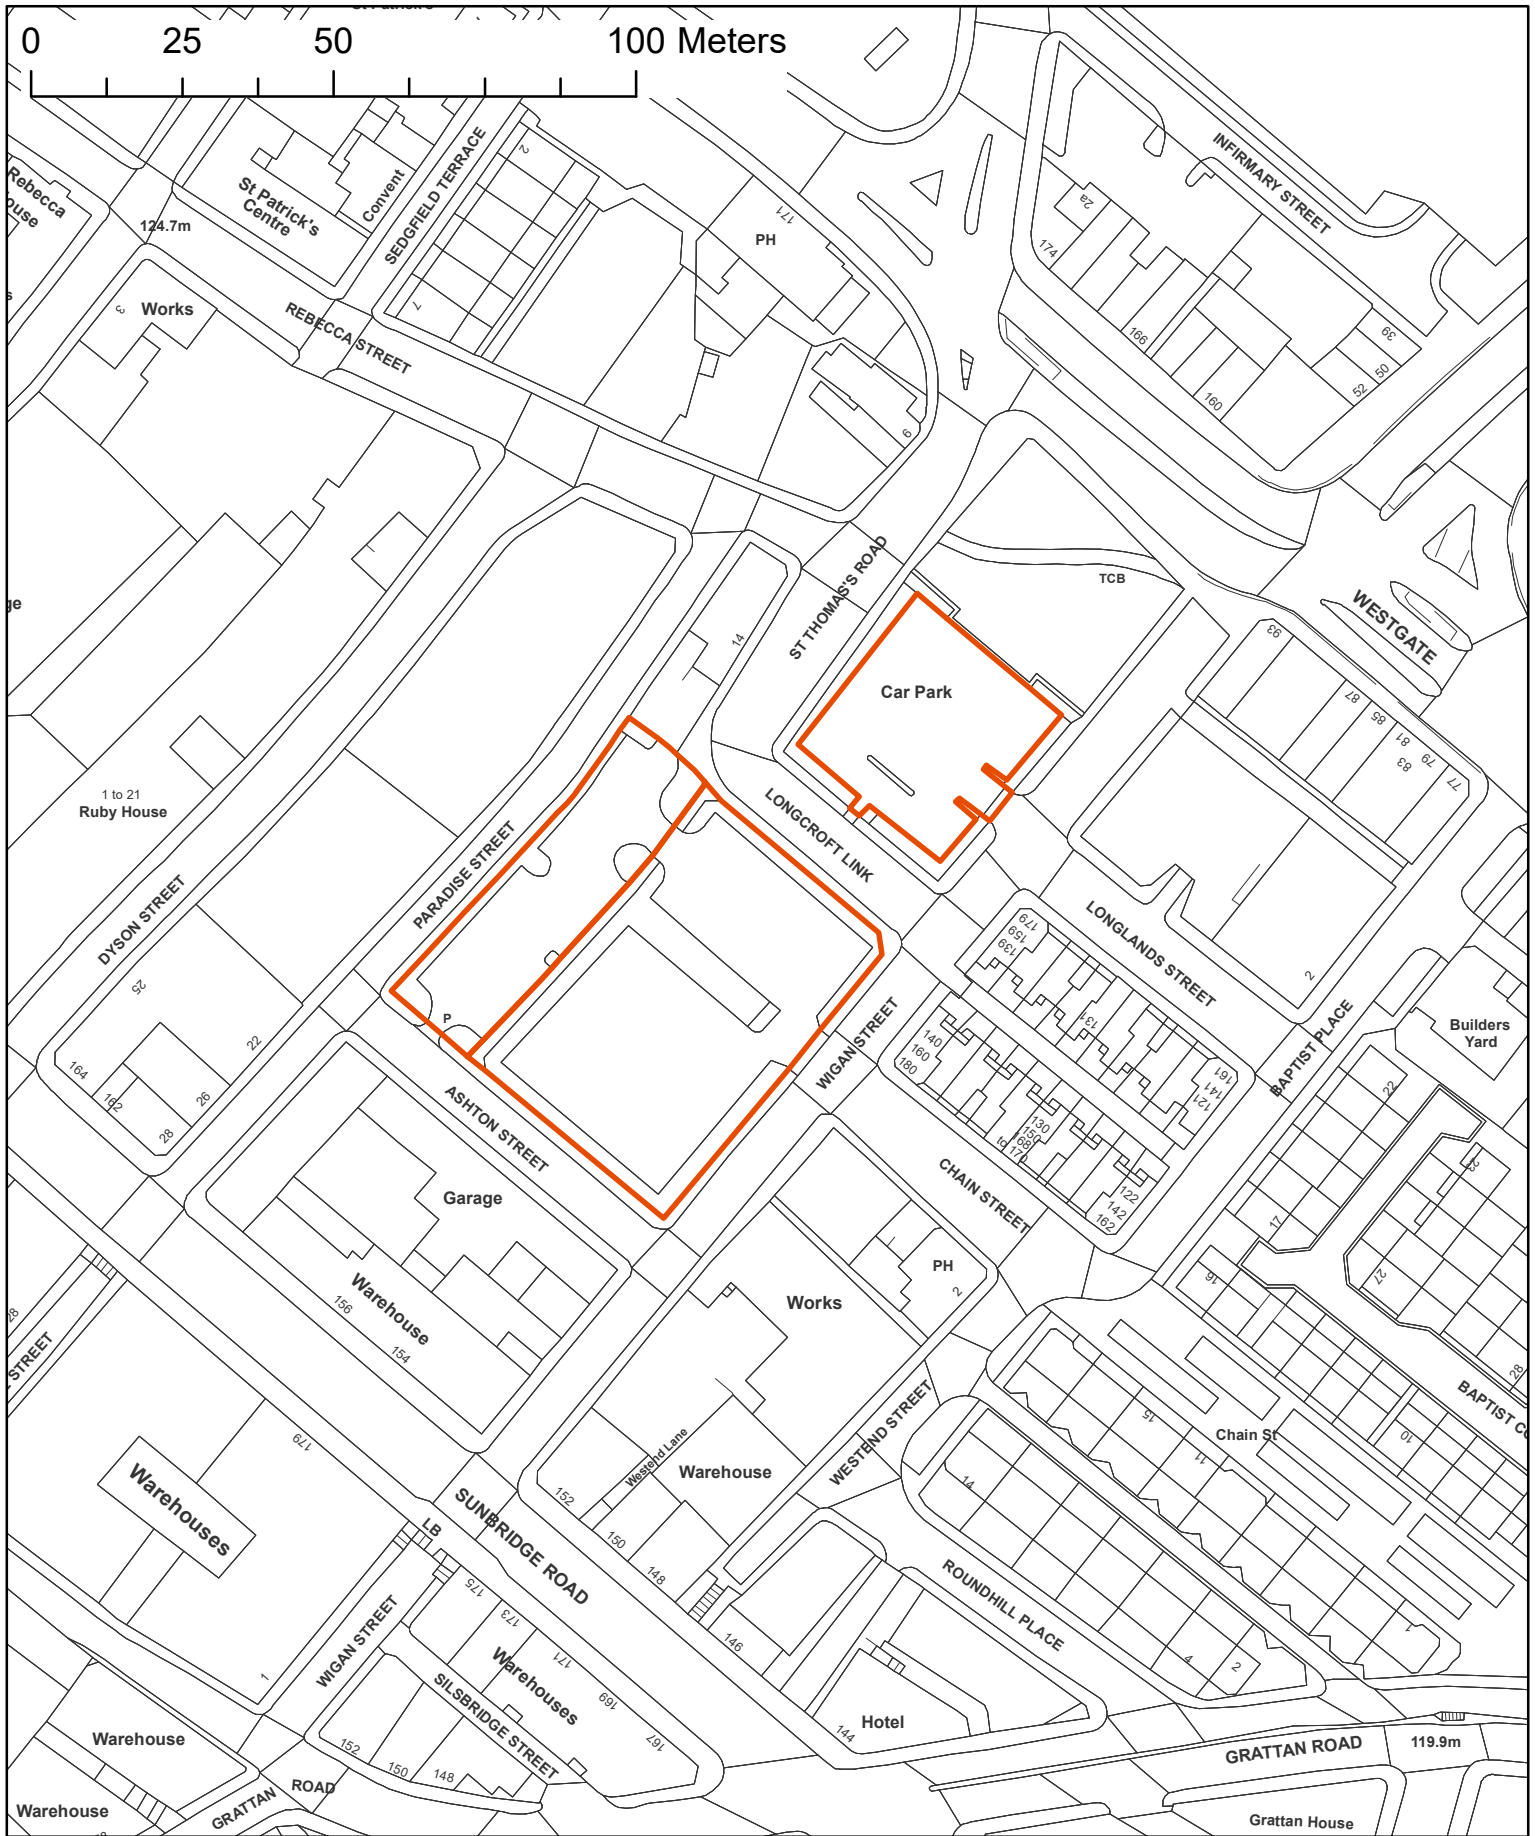

St Thomas`s Road and Wigan Street Car Parks - ARN01438 & ARN01433

0 25 50 100 Meters

SE1533

Scale at A4
1:1,250

N

Plan Number: 212
Version: 1
Officer: KRL
Case Officer: KR
Date: 20/09/2021

© Crown copyright and database rights 2020 Ordnance