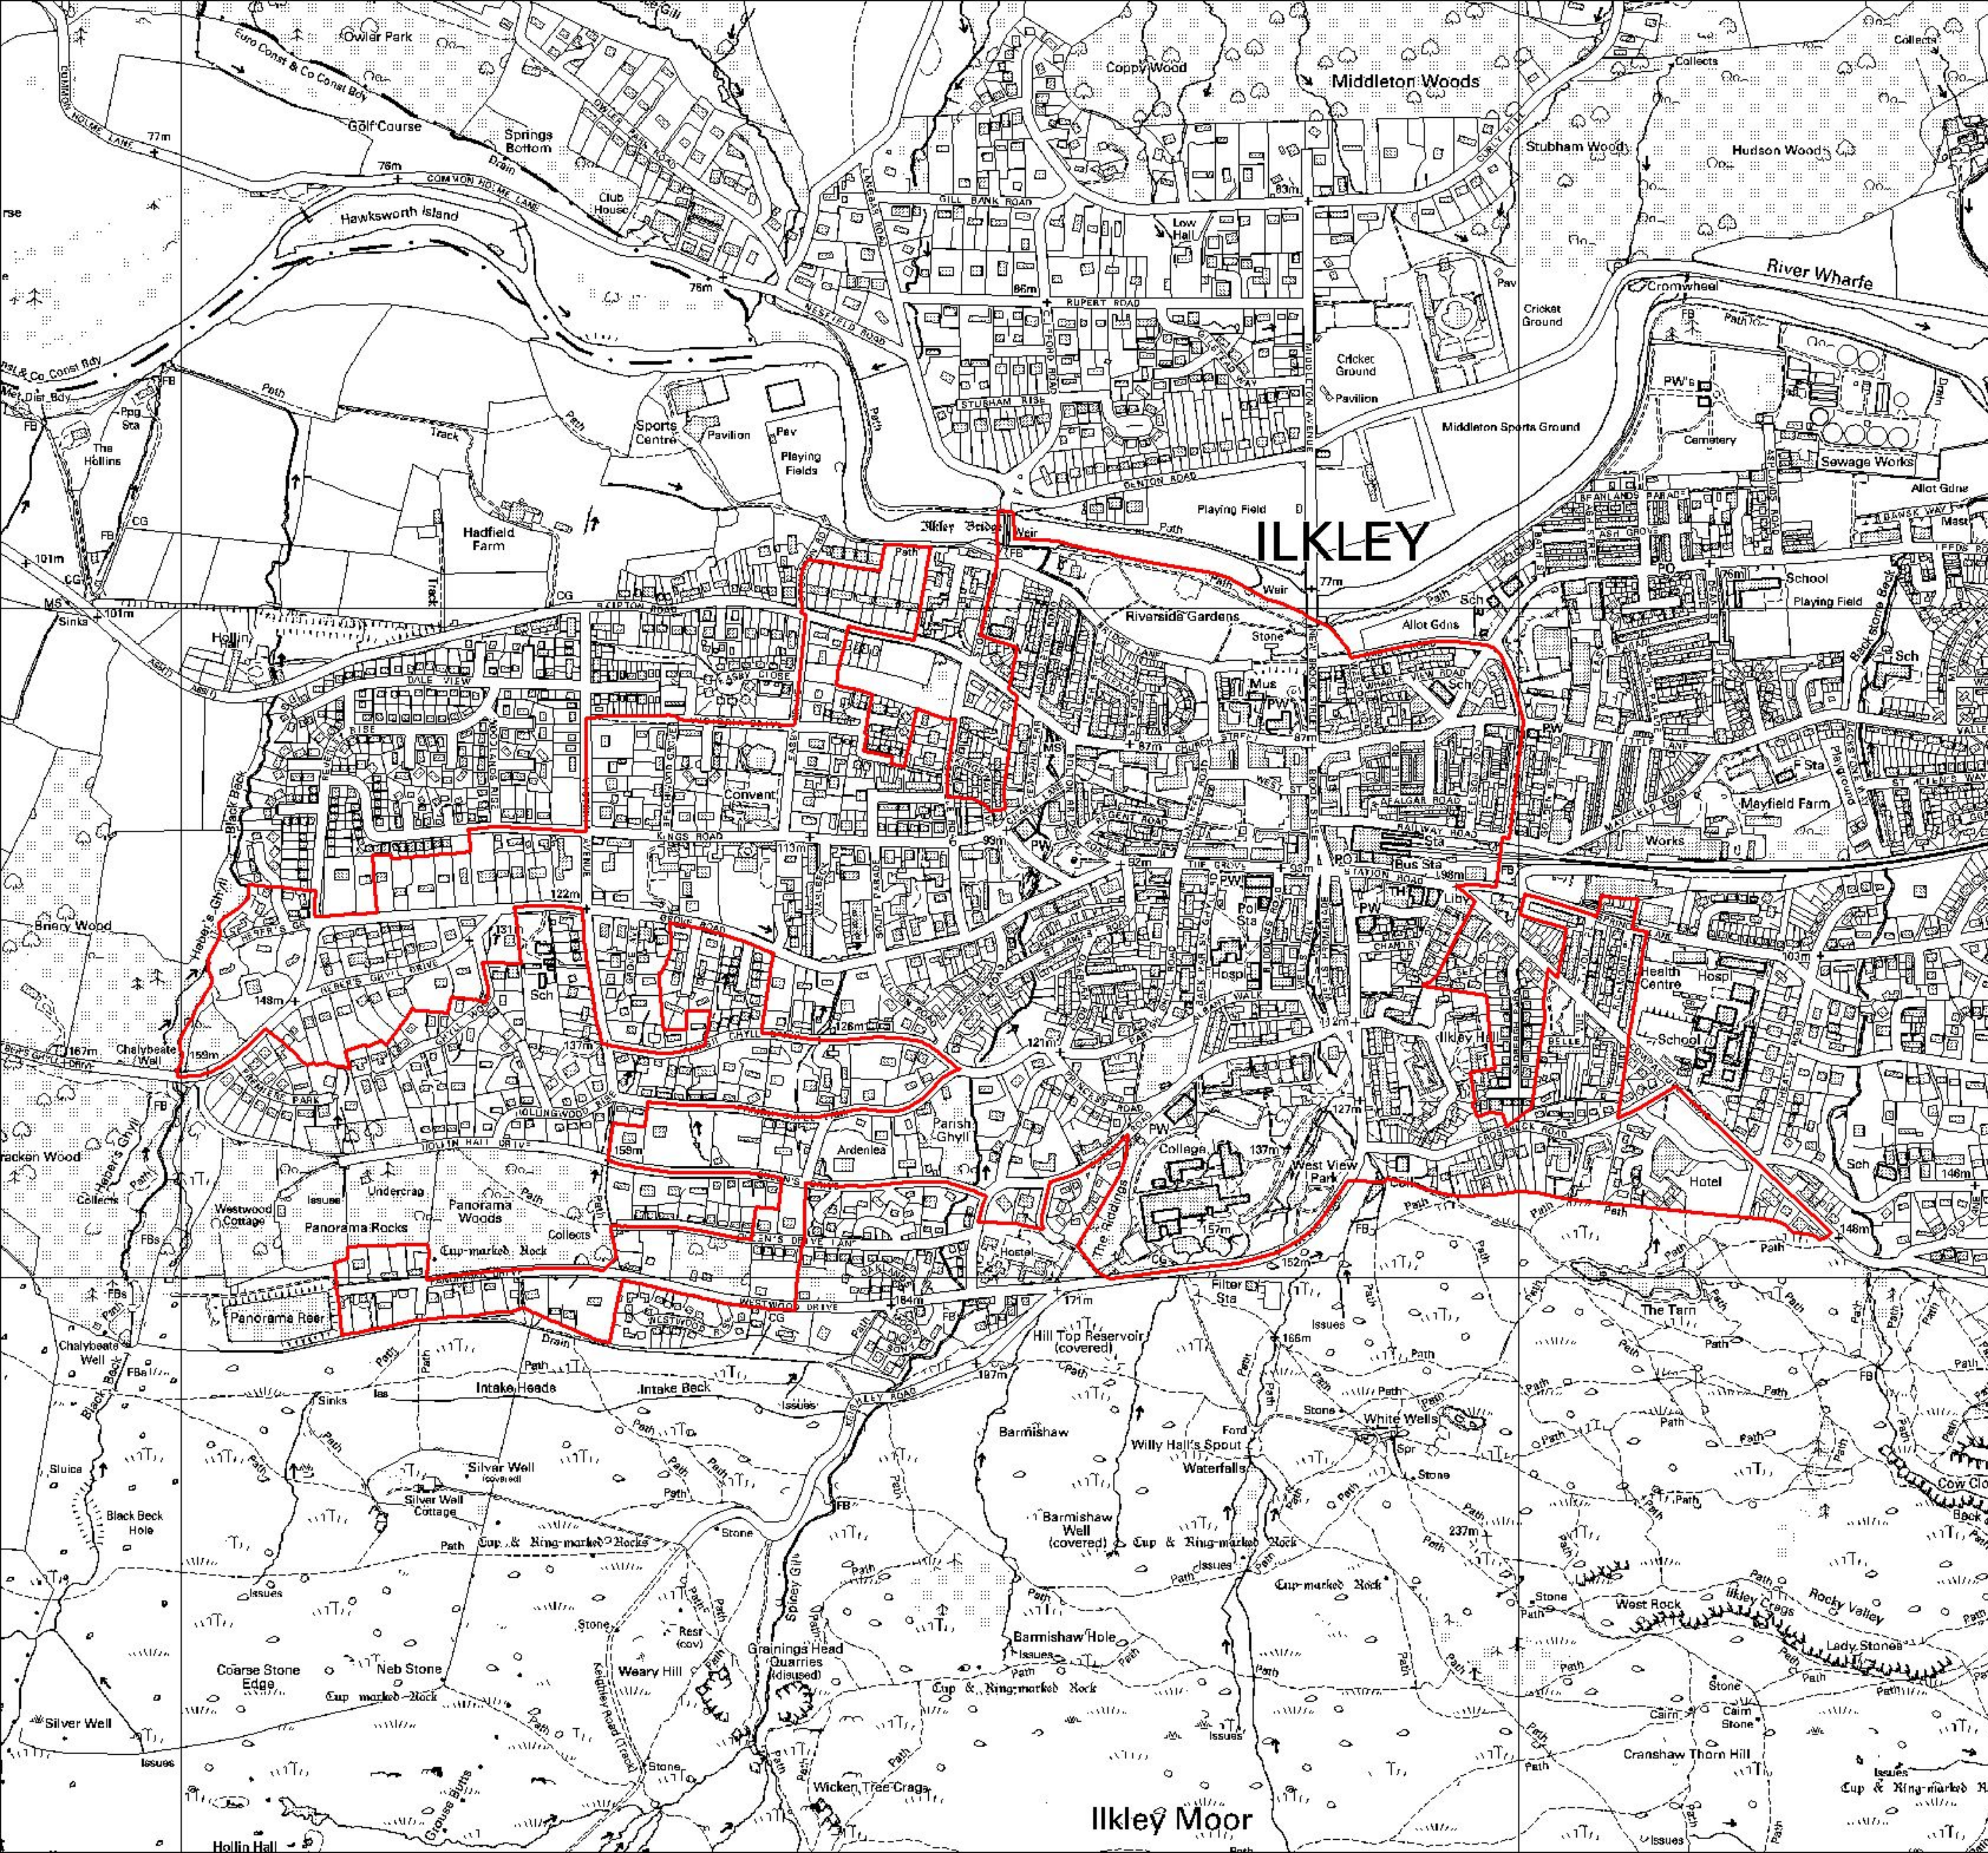

# ILKLEY CONSERVATION AREA

 Conservation area boundary

MARCH 2002

Reproduced from the Ordnance Survey mapping with the permission of the Controller of Her Majesty's Stationery Office. © Crown copyright. Unauthorised reproduction infringes Crown copyright and may lead to prosecution or civil proceedings. City of Bradford Metropolitan District Council LA100019304

Scale 1:10000