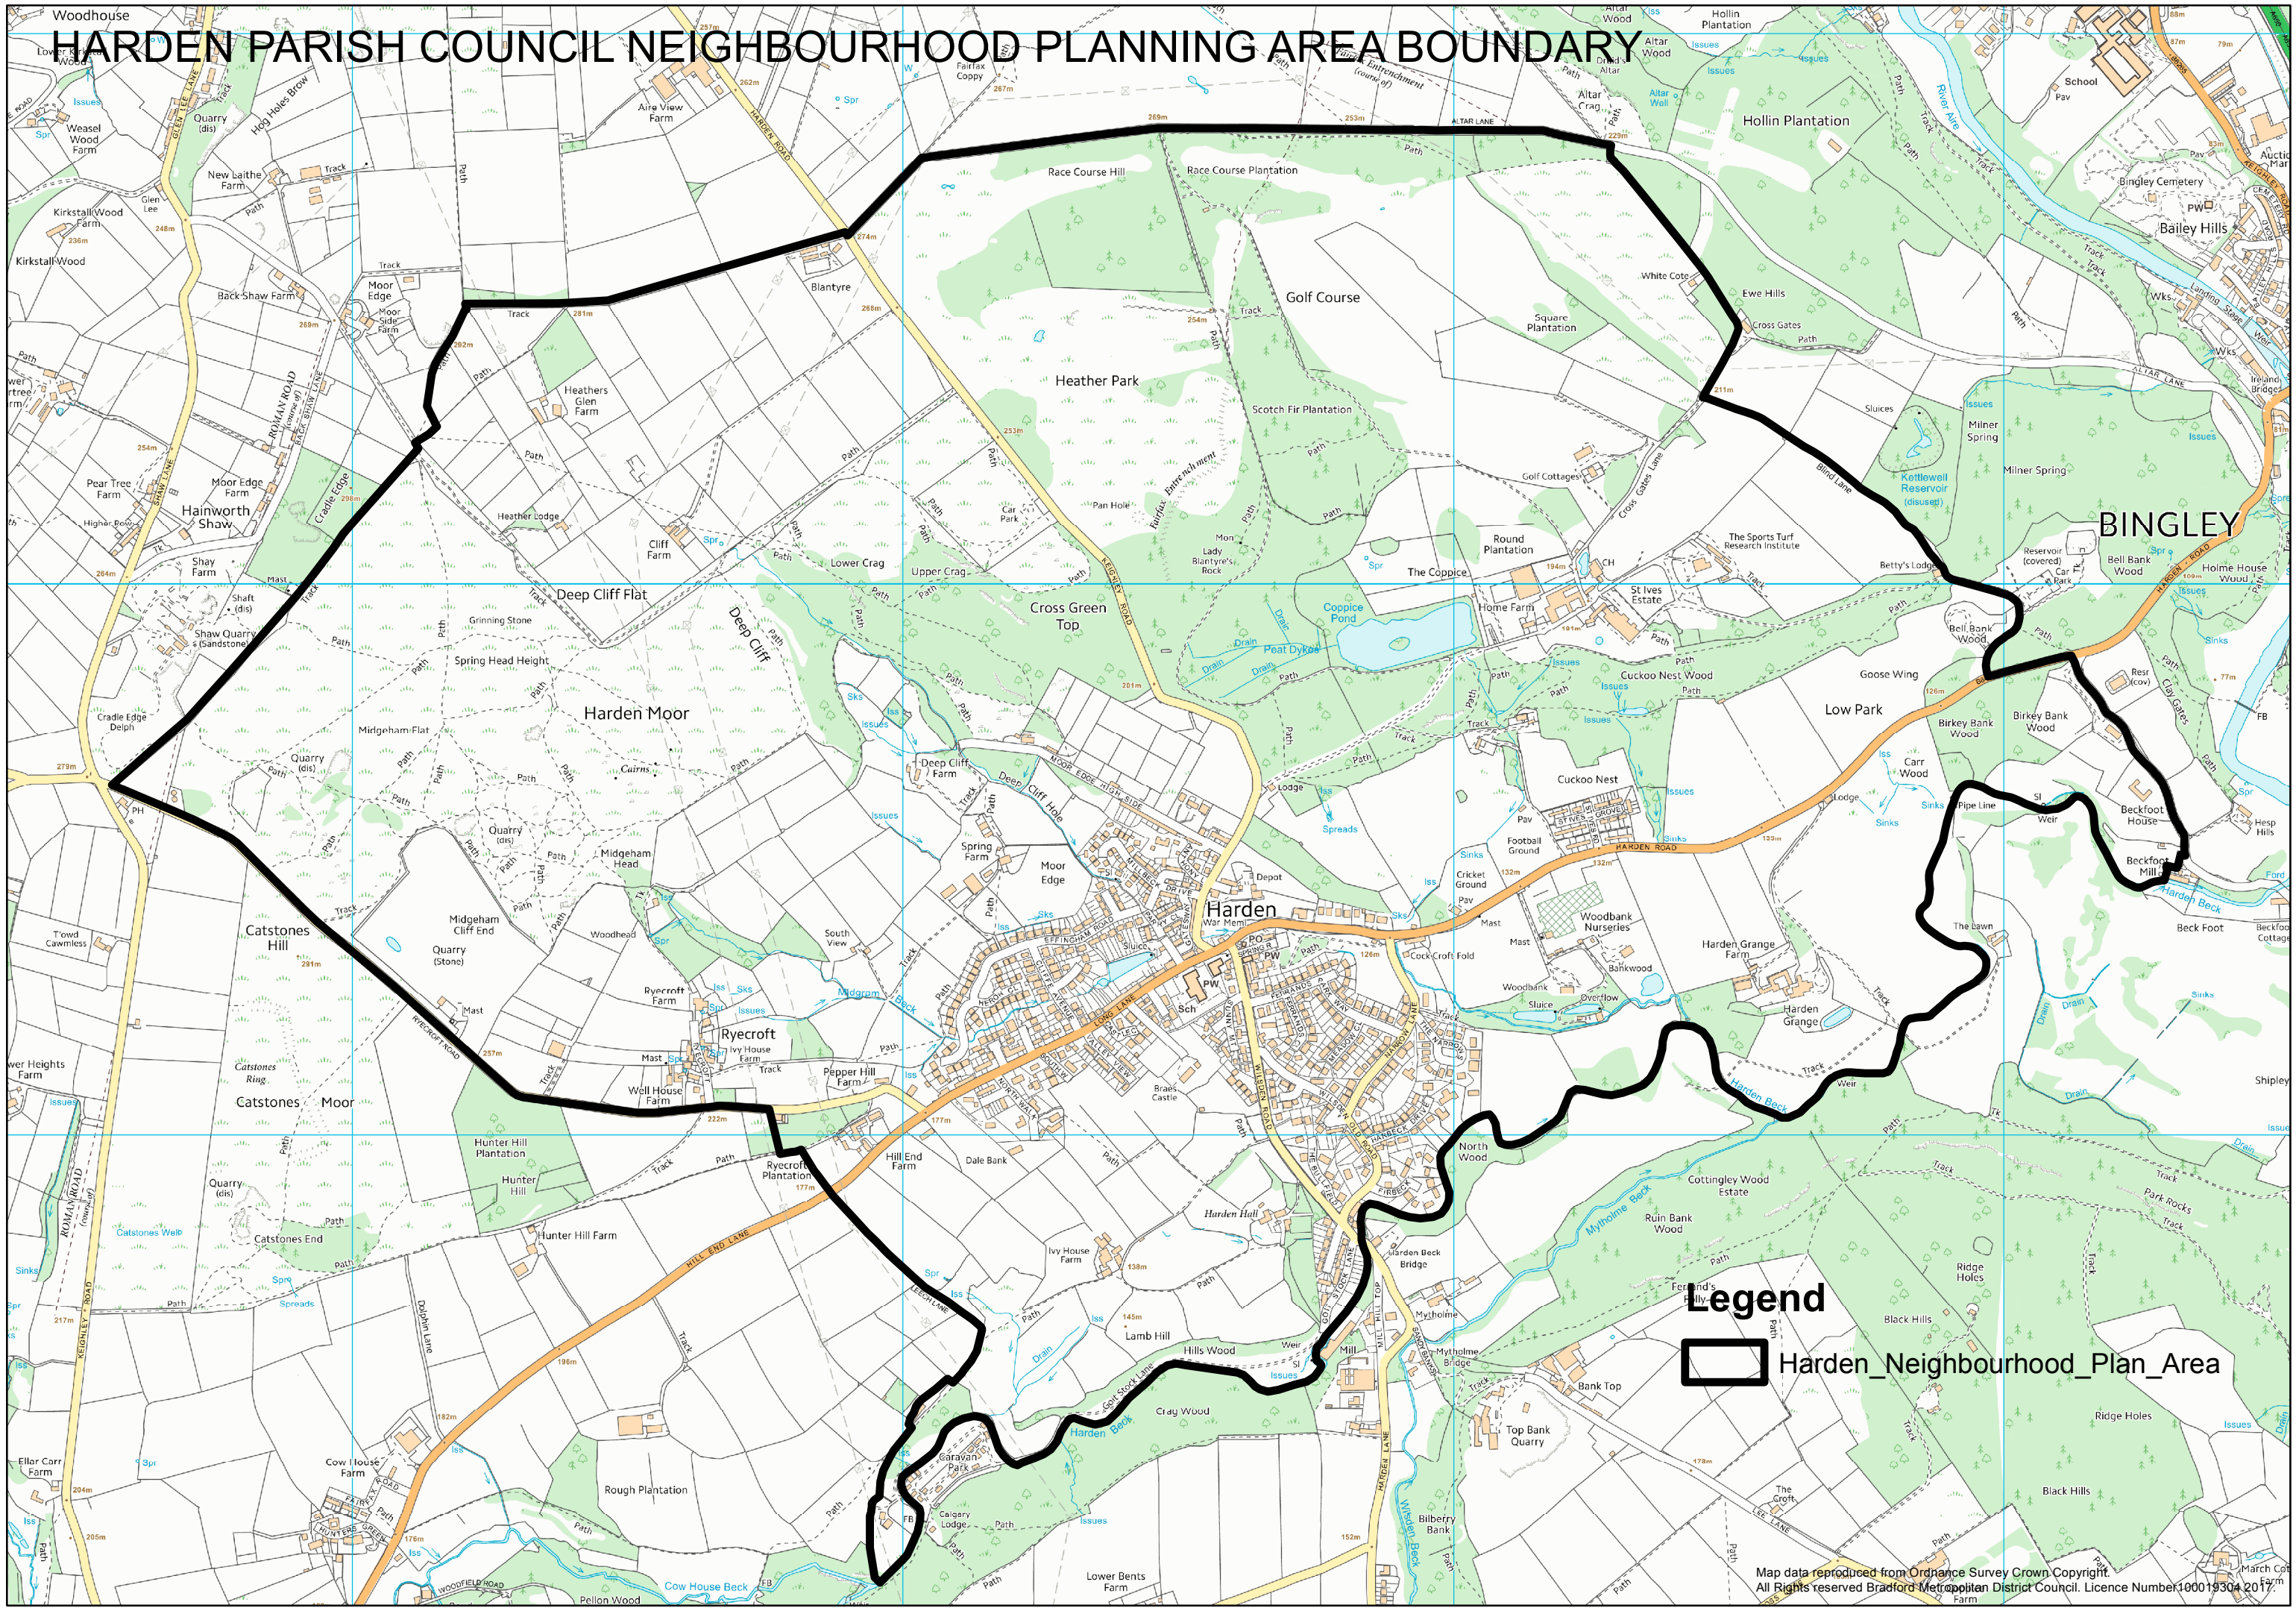

# HARDEN PARISH COUNCIL NEIGHBOURHOOD PLANNING AREA BOUNDARY

**Legend**  
[Thick black line] Harden\_Neighbourhood\_Plan\_Area