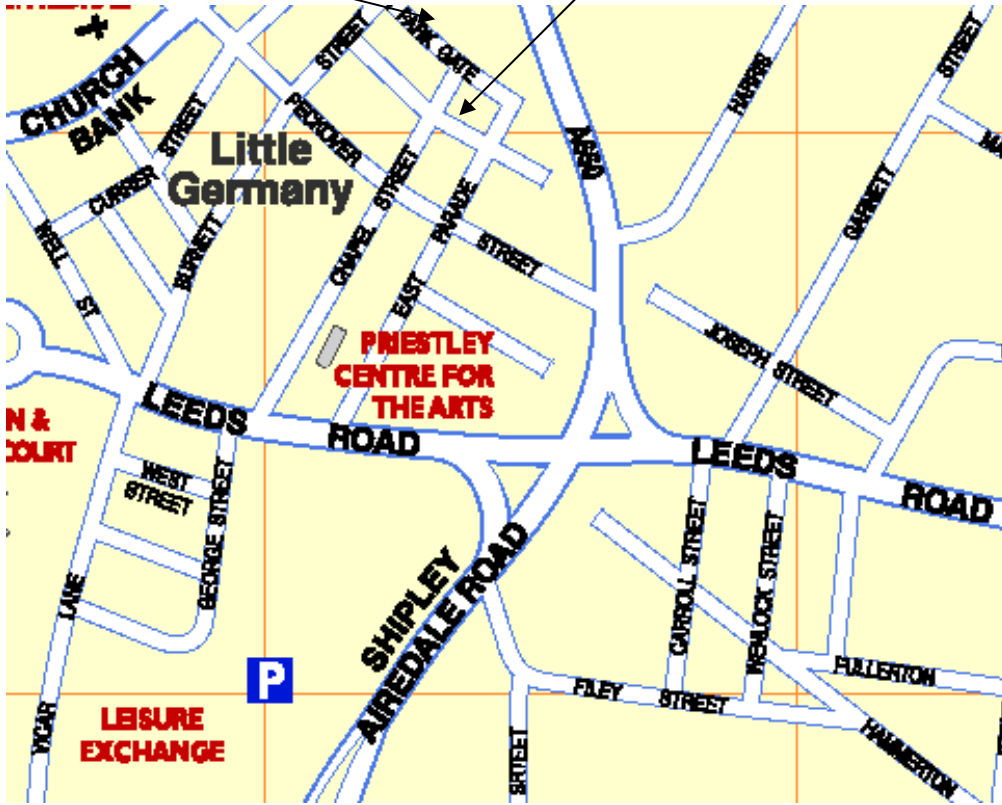

Bradford Supporting People Team
6th Floor Olicana House, Chapel Street, Little Germany
Bradford, BD1 5RE

Burnett Street Car Parking

Olicana House

From M62: Take Junction 26 and join the M606. Continue on M606 to the A6177 junction, take the A6177 (Bradford Ring Road, signposted Harrogate/Leeds) and follow for approximately 1 mile, passing a small roundabout with Asda Superstore on the left. At the second roundabout, take the first exit onto A650 Wakefield Road following signs for the City Centre. Carry on for 1.6 miles, going straight on at roundabouts, towards the City Centre. Go past the Leisure Exchange/Holiday Inn on your left to the Junction with A647 (Leeds) and then almost immediately after take the first exit on your left into Peckover Street, turn right onto Chapel Street and our offices are on the right. For Car Parking go to the top of Chapel Street and turn left onto Upper Park Gate at the top of Chapel Street, the car park is on the right at the top of Burnett Street.

From Leeds: Approach by the A647 signposted Bradford. When you reach an intersection with Gallagher Leisure Park (Odeon, Health Club) on your left and a green open space on your right. Take the middle lane and head for the City Centre taking the second exit onto Leeds Road and continue for 2 miles until you come to a crossroads with Shipley Airedale Road (A650). At this Junction take the exit towards Shipley (right turn) and then almost immediately take the first exit on your left into Peckover Street. Turn right onto Chapel Street and our offices are on the right. For Car Parking go to the top of Chapel Street and turn left onto Upper Park Gate at the top of Chapel Street, the car park is on the right at the top of Burnett Street.