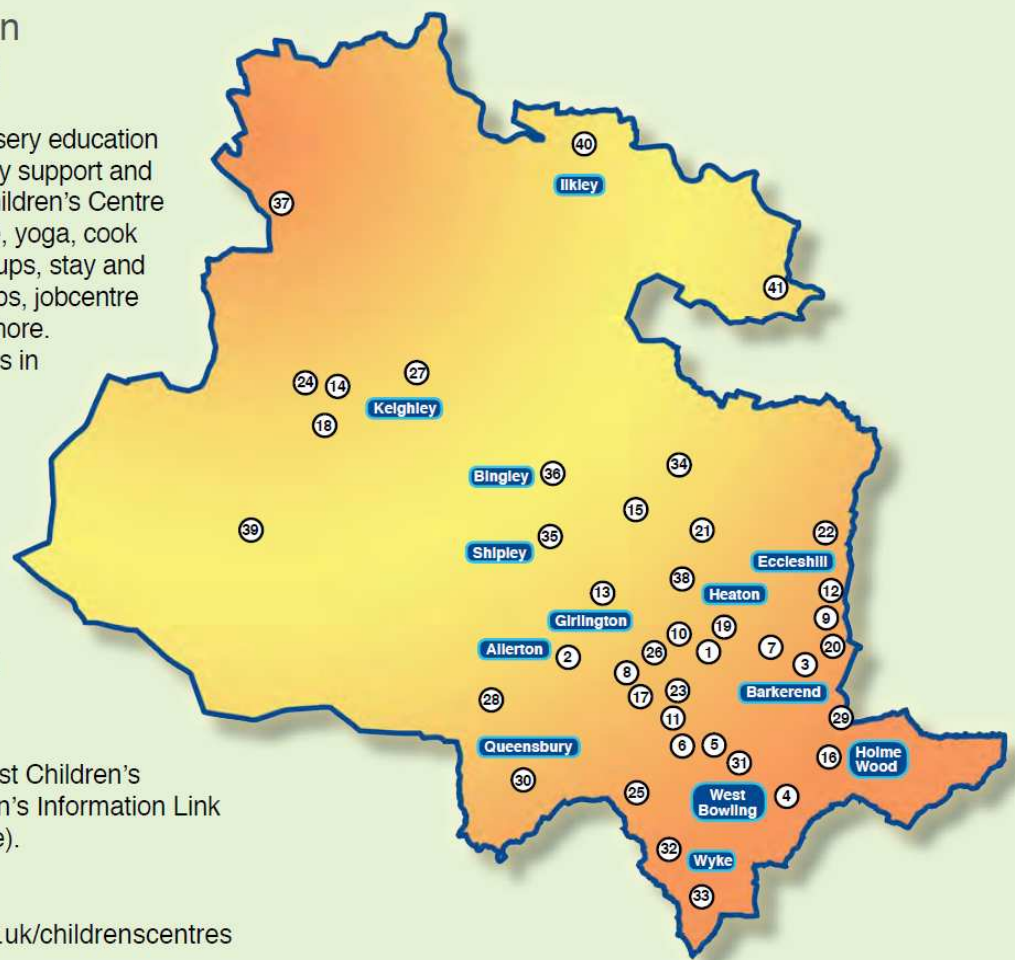

Children's Centres in the Bradford district

What does it do? Offers nursery education and childcare as well as family support and health services. Your local Children's Centre may also offer baby massage, yoga, cook and eat sessions, toddler groups, stay and play sessions, outings and trips, jobcentre plus, debt advice and much more. There are 41 Children Centres in the Bradford district.

Please contact your local Children's Centre to find out what services they provide.

Who is it for?

Anyone can access a Children's centre service. Some centres will only take families from their local area.

How do I access it?

To find out where your nearest Children's Centre is contact the Children's Information Link (Families Information Service).

Telephone: 01274 437503

Website: www.bradford.gov.uk/childrenscentres