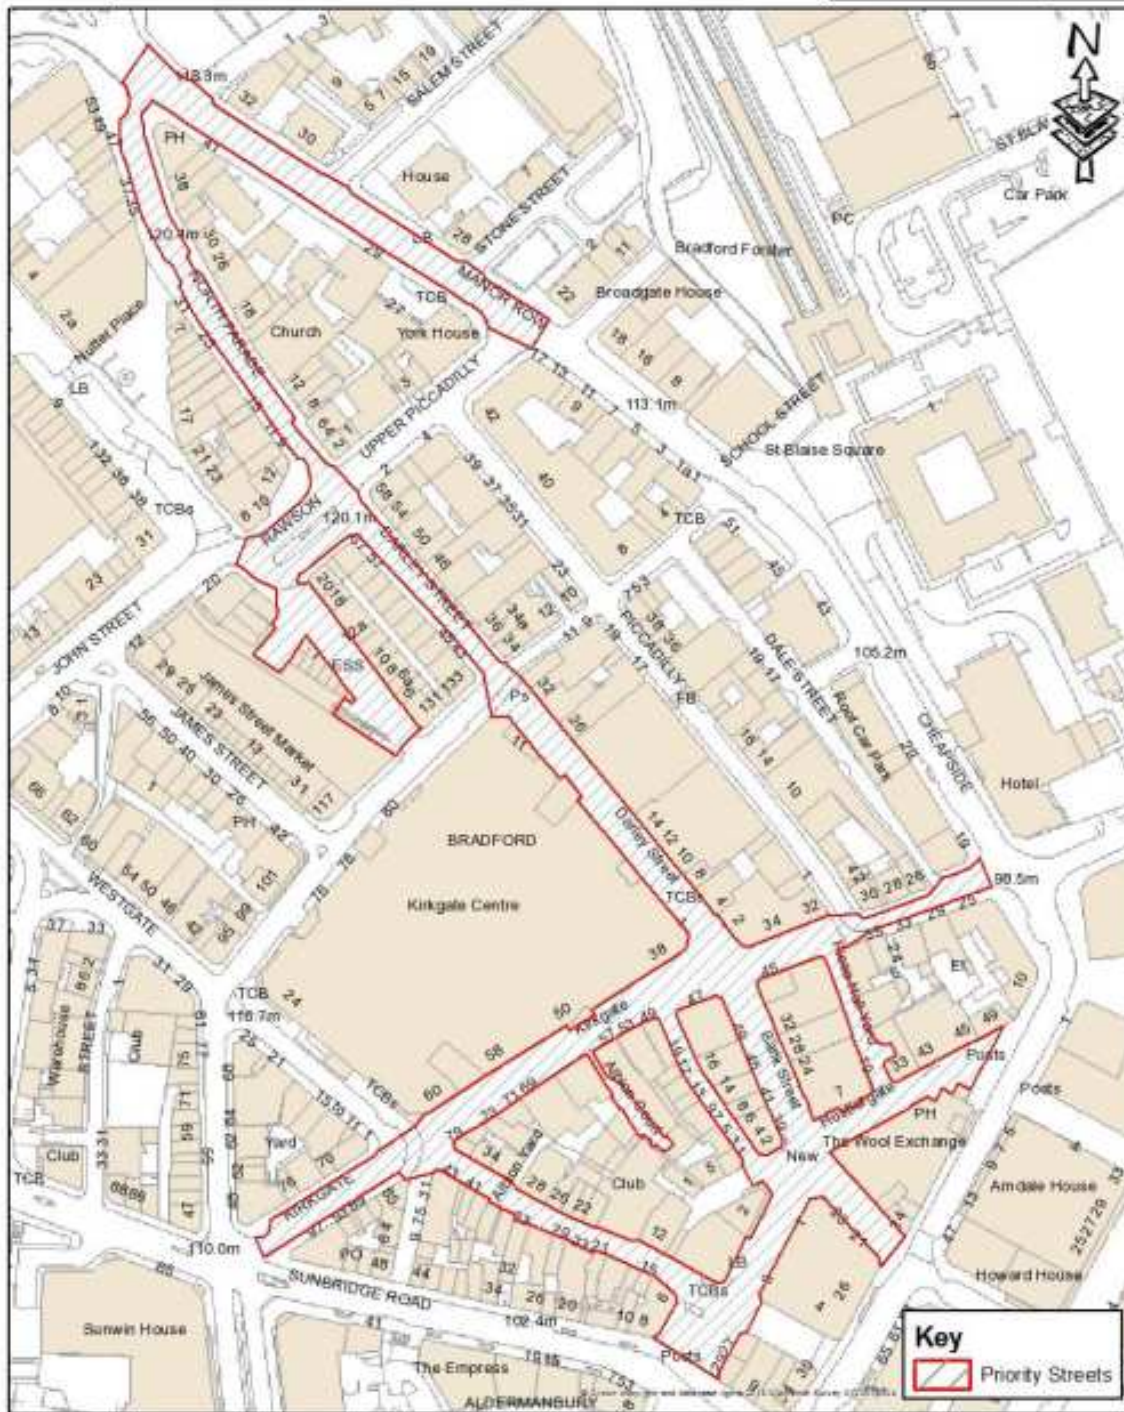

PLAN 1 - Local Development Order Area

Figure 1 – Location of the LDO Priority Streets Area

City of Bradford MDC
www.bradford.gov.uk

City of Bradford Metropolitan District Council
City Hall, Centenary Square, Bradford BD1 1HY

Date Printed - 20 August 2018

© Crown copyright and database rights 2013 Ordnance Survey 0100019304