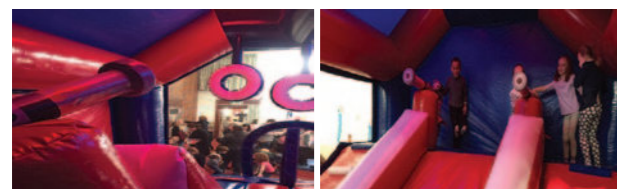

Hovercrafts

Premium activity

Piloted by our own specially trained staff, these 2 Hovercrafts will give your Fun Day the ultimate WOW FACTOR!

This Hovercraft experience is fun for children of all ages, allowing you to experience the thrill of riding in a real Hovercraft, and flying passenger at approximately 30cm off the ground!

Kangoo Jumps are very safe and easy to use. Children finally have a perfect exercise option that burns calories, tones all muscles, increases their agility and self esteem, while they are playing!

Surfboard Simulator Premium activity

Surfs Up! Hit the waves on our surfboard simulator without getting cold and wet! Our board simulator ride provides great balance challenging fun for all ages.

Dimensions: 20.2m² - 4.5m x 4.5m

Lazer Tag Dome

Premium activity

Nine interconnecting pods create a large internal maze system that is ideal for mobile laser games.

Dimensions: 91.9m² - 9.1m x 10.1m

Cannonball Bouncy Castle

Standard activity

One of the few available in the whole country, this unique bouncy castle will have your kids amused for hours on end. Step in through the door in the net front panel and you'll see two sets of steps either side of the central slide. Climb to the top and you'll discover two air cannons that you can use to shoot soft balls at the hanging targets.