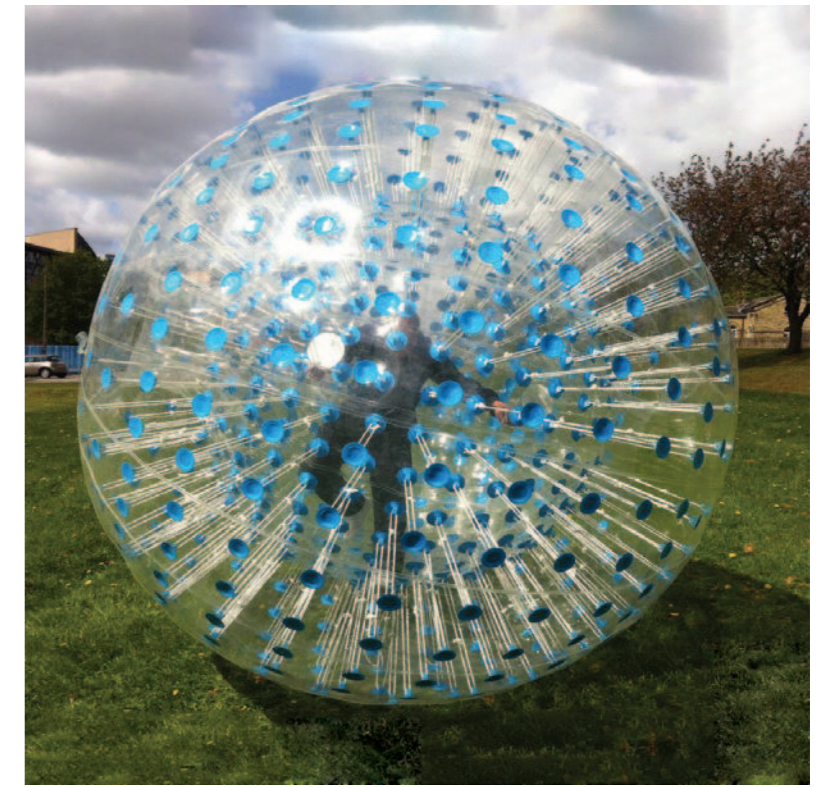

Hovercrafts

Premium activity

Piloted by our own specially trained staff, these 2 Hovercrafts will give your Fun Day the ultimate WOW FACTOR!

This Hovercraft experience is fun for children of all ages, allowing you to experience the thrill of riding in a real Hovercraft, and flying passenger at approximately 30cm off the ground!

Ultimate Wipeout

Premium activity

49m² (7x7m)

The Ultimate Wipeout is exactly what it says on the tin! A fun action packed 6 player game involving ducking, diving and jumping over two rotating foam padded poles based on an inflatable bed. As much fun for spectators as it is for players!

Zorbing

Standard activity

Zorbing is a relatively new concept and was developed in New Zealand during the 1990s. When zorbing you will find yourself inside a gigantic, bouncy, transparent pvc ball, surrounded by a thick cushion of air and another larger ball. The two balls are held together by hundreds of nylon threads, and then you are pushed down a hill, across a stretch of water or even over the snow!