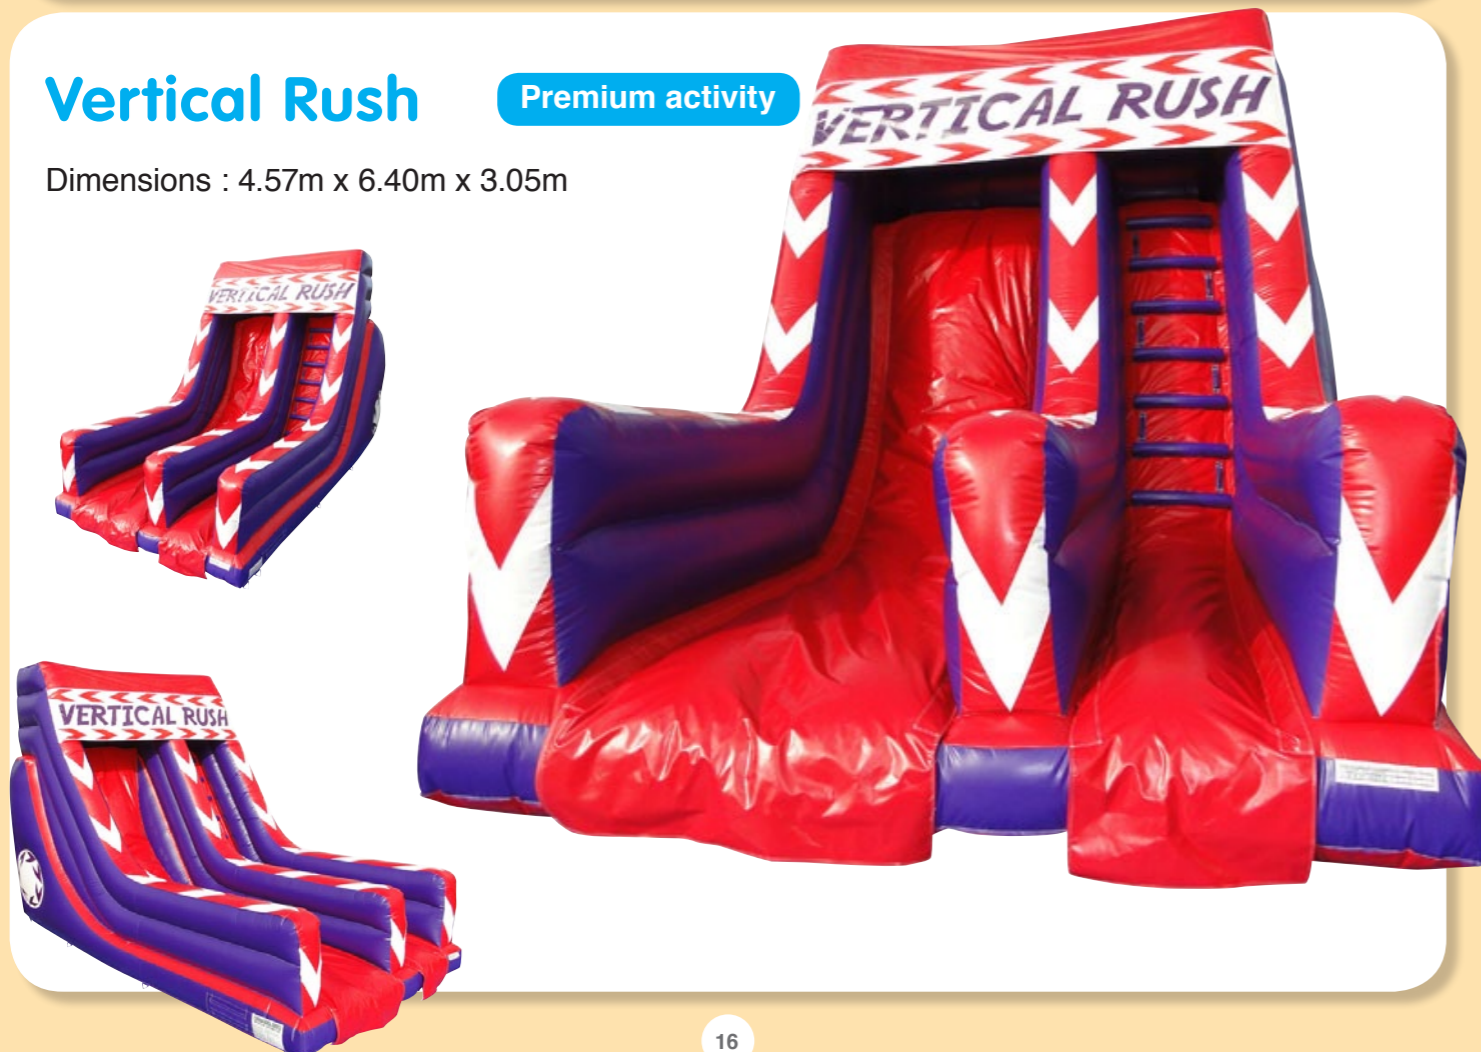

Vertical Rush

Premium activity

Dimensions : 4.57m x 6.40m x 3.05m

Disco equipment

Let us come with our brand new Djing equipment to brighten up any school disco. We have up to date music suitable for children while our lights and haze machines will get the party started. Each session is staffed by our resident Dj.

Price

Minimum of 2 hours: £160

Each additional hour is £80