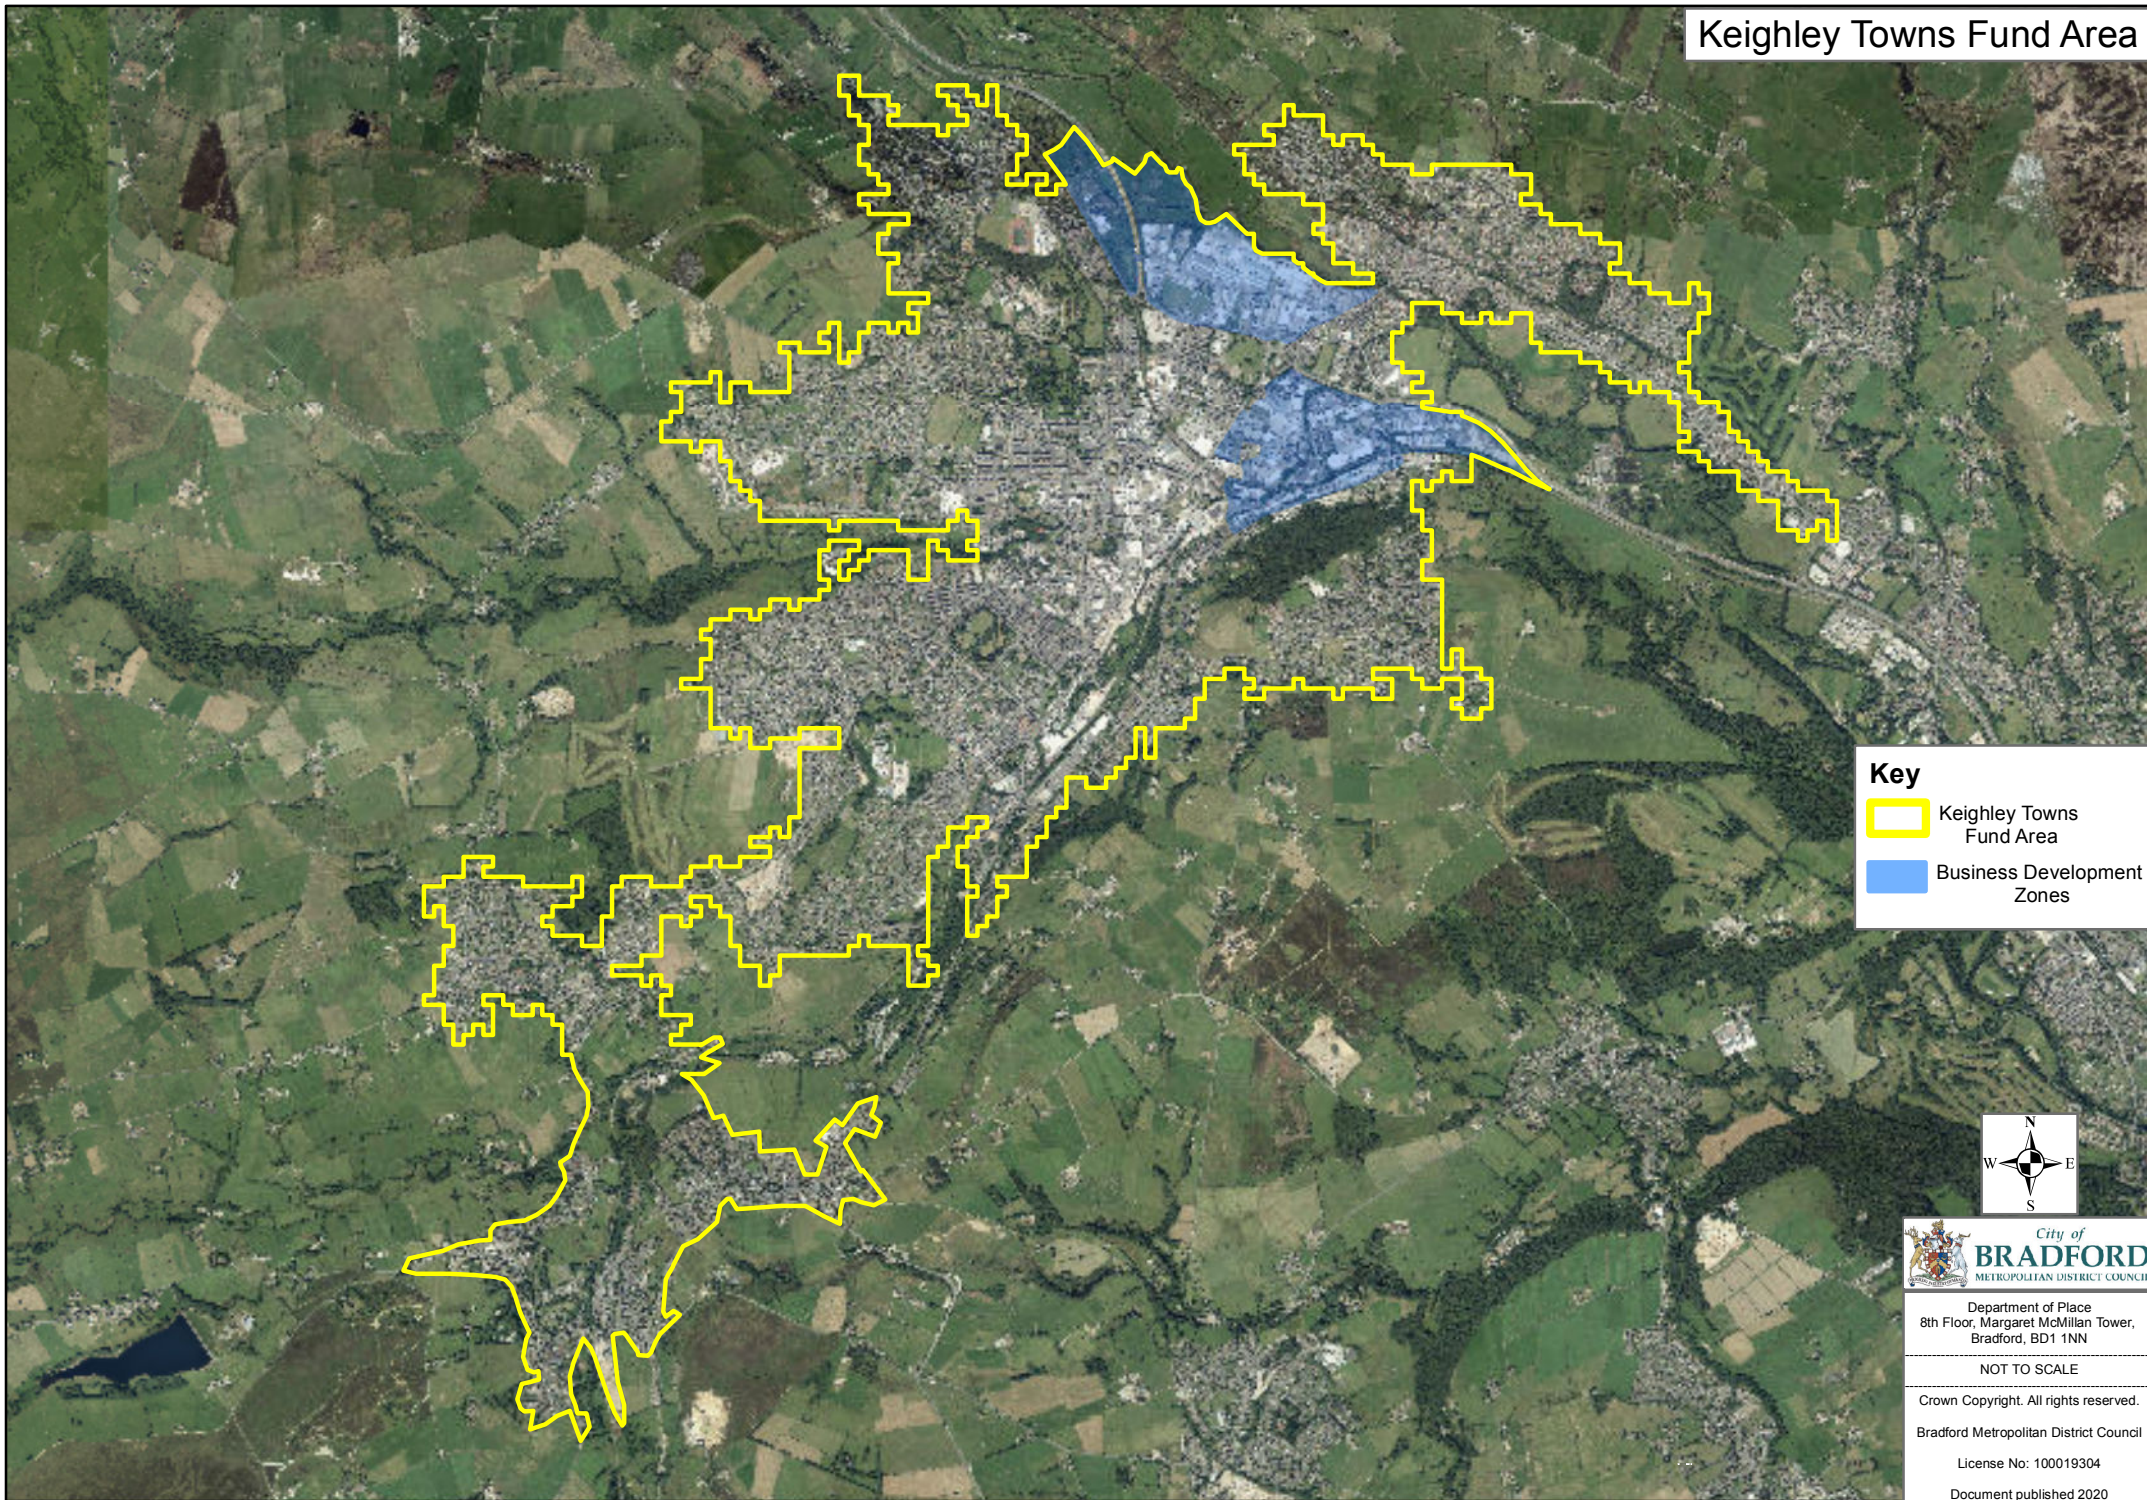

Keighley Towns Fund Area

Key

-  Keighley Towns Fund Area
-  Business Development Zones

Department of Place
8th Floor, Margaret McMillan Tower,
Bradford, BD1 1NN

NOT TO SCALE

Crown Copyright. All rights reserved.

Bradford Metropolitan District Council

License No: 100019304

Document published 2020